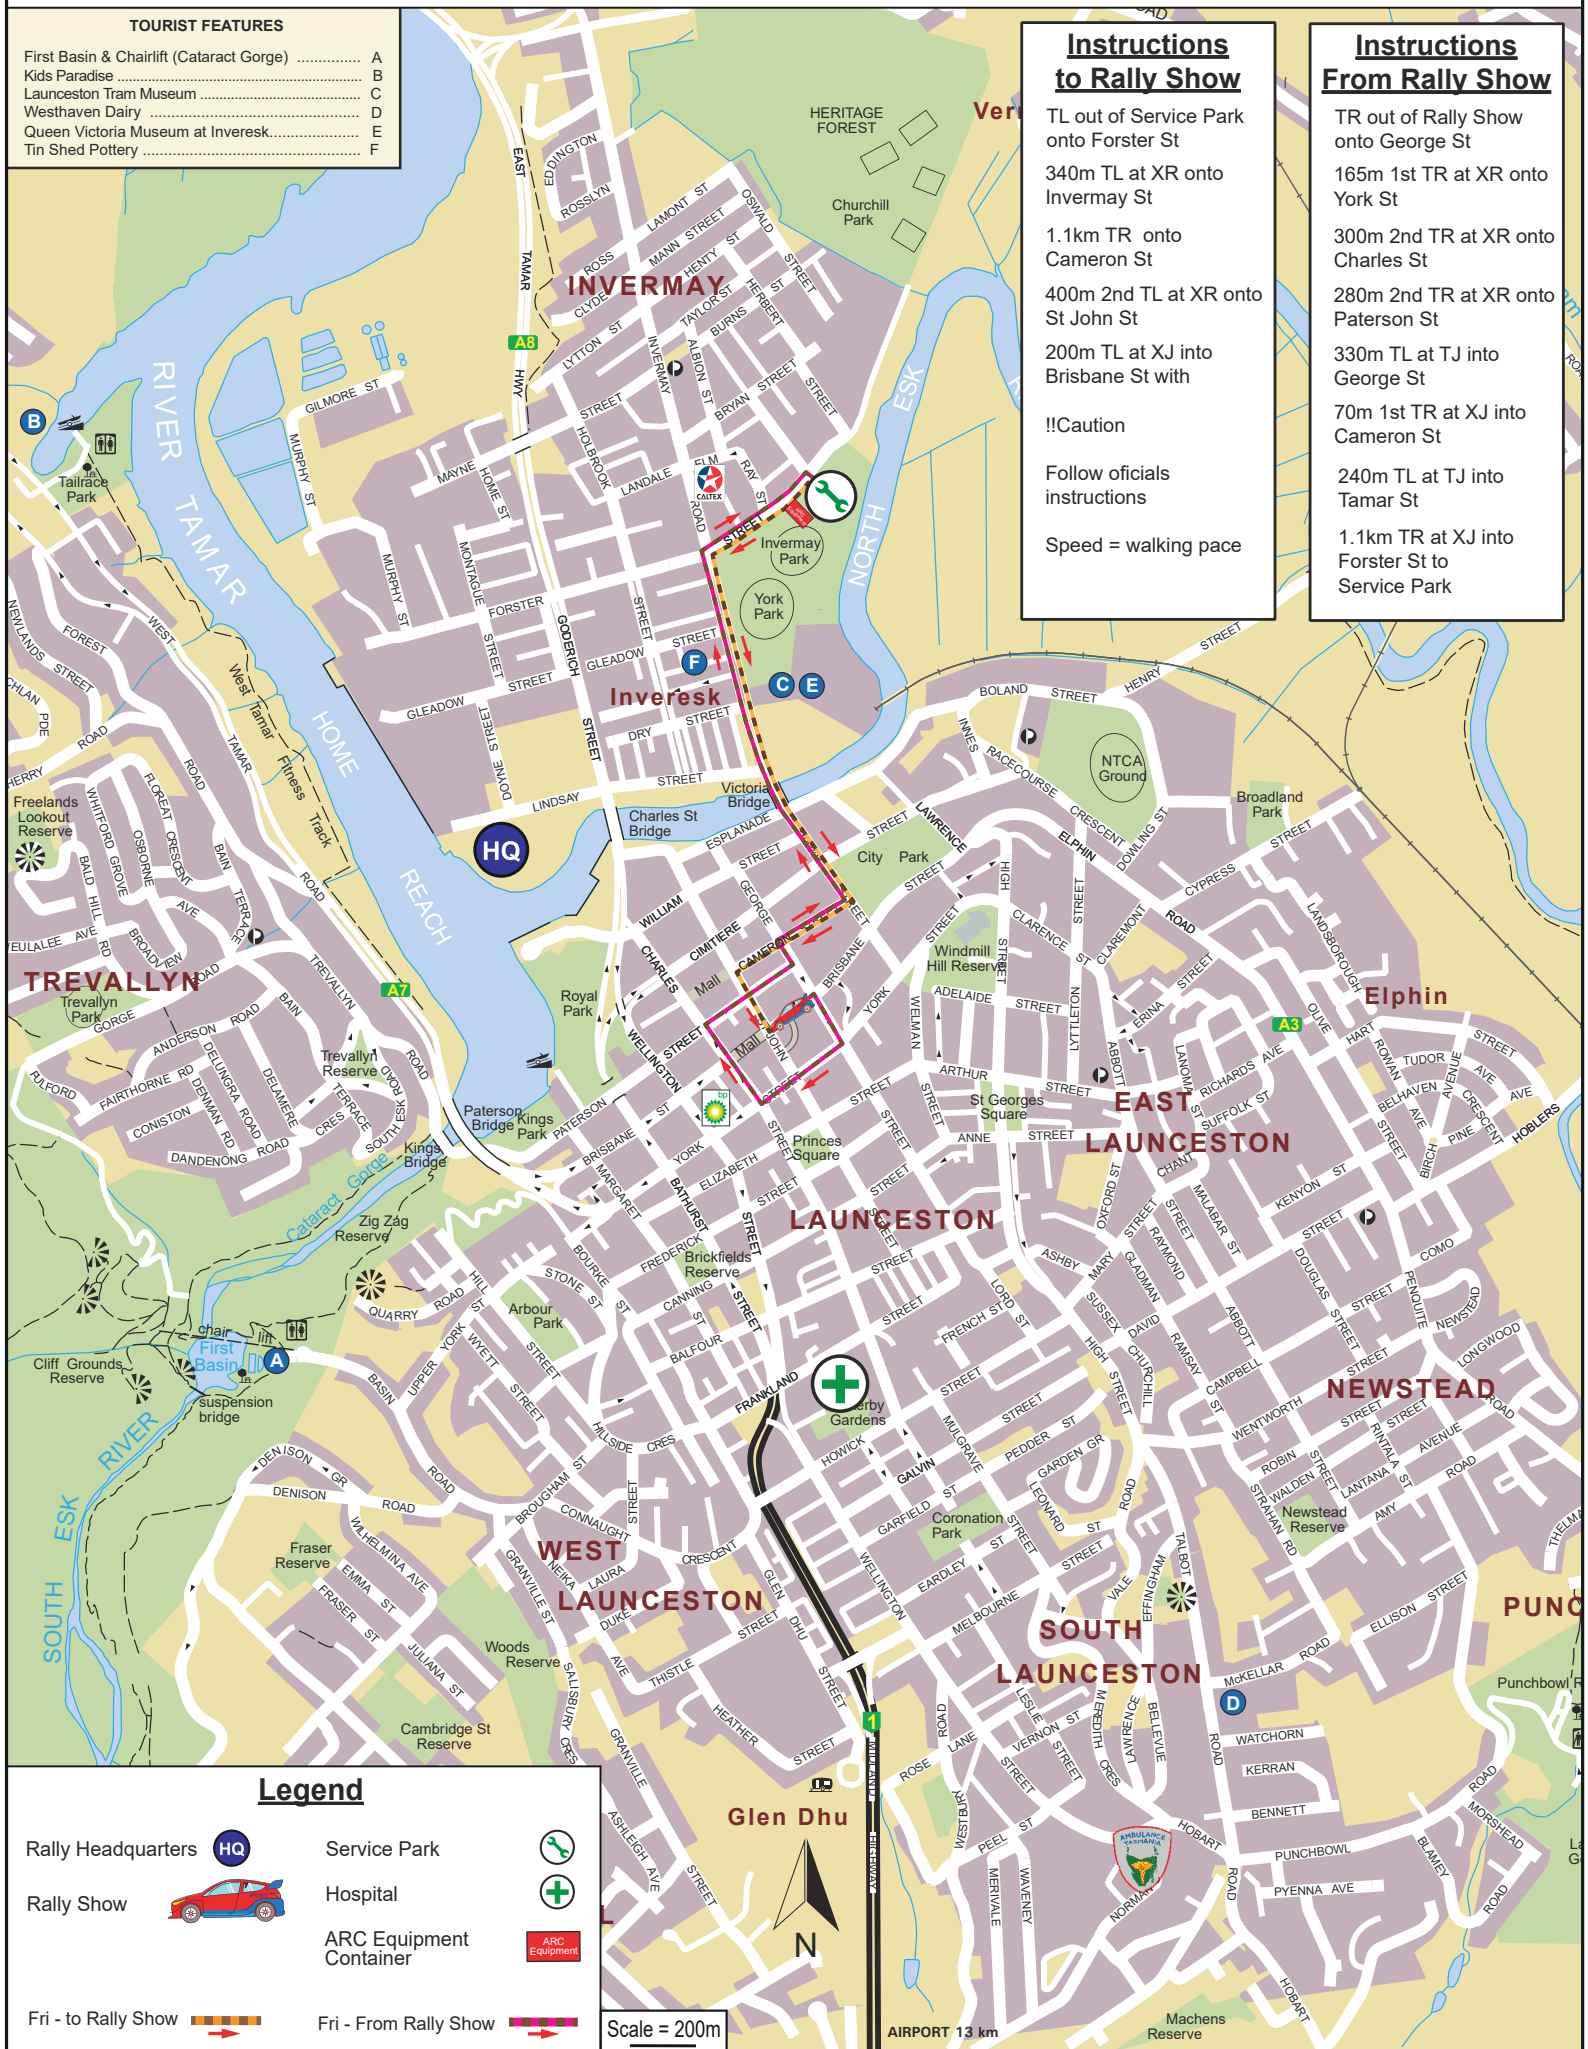

TOURIST FEATURES

First Basin & Chairlift (Cataract Gorge)	A
Kids Paradise	B
Launceston Tram Museum	C
Westhaven Dairy	D
Queen Victoria Museum at Inveresk	E
Tin Shed Pottery	F

Instructions to Rally Show

TL out of Service Park onto Forster St
 340m TL at XR onto Invermay St
 1.1km TR onto Cameron St
 400m 2nd TL at XR onto St John St
 200m TL at XJ into Brisbane St with
 !!Caution
 Follow officials instructions
 Speed = walking pace

Instructions From Rally Show

TR out of Rally Show onto George St
 165m 1st TR at XR onto York St
 300m 2nd TR at XR onto Charles St
 280m 2nd TR at XR onto Paterson St
 330m TL at TJ into George St
 70m 1st TR at XJ into Cameron St
 240m TL at TJ into Tamar St
 1.1km TR at XJ into Forster St to Service Park

Legend

Rally Headquarters		Service Park	
Rally Show		Hospital	
		ARC Equipment Container	

Fri - to Rally Show Fri - From Rally Show

Scale = 200m

AIRPORT 13 km